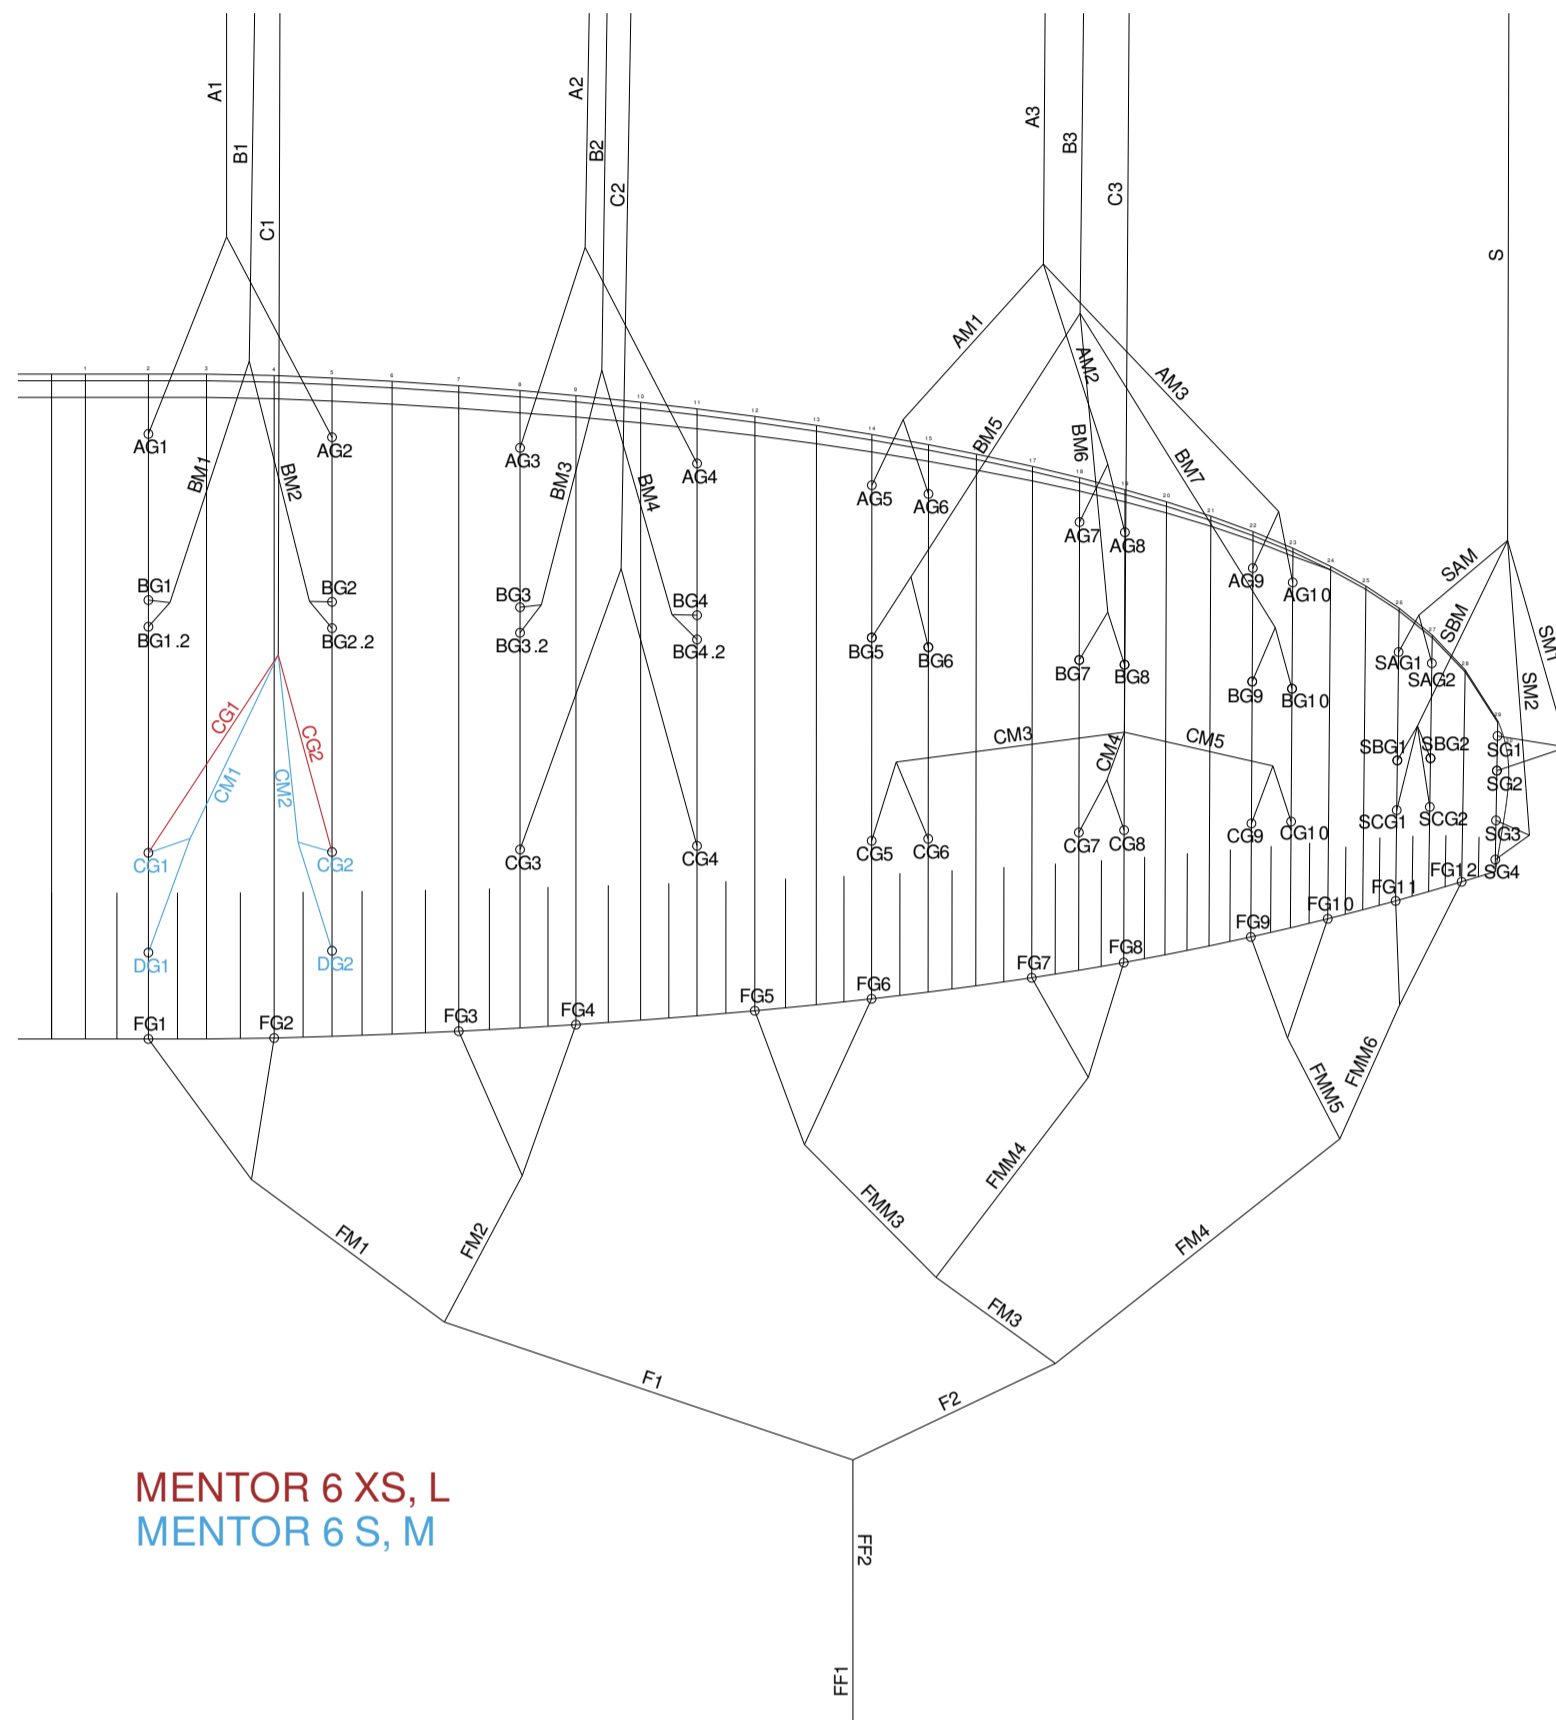

Table of contents

Line plan for MENTOR 6
Line lengths for MENTOR 6 - XS
Line lengths for MENTOR 6 - S
Line lengths for MENTOR 6 - M
Line lengths for MENTOR 6 - L

Leinenplan / Line plan

MENTOR 6 - XS

See also: docs.nova.eu for a searchable online database

Position	Material	Length (cm)
A1	PPSL191-RED	505.4
A2	PPSL191-RED	508.8
A3	PPSL191-RED	396.1
AM1	ED8kU-70DD	204.6
AM2	ED8kU-70DD	198.7
AM3	ED8kU-70DD	194.5
AG01	ED8kU-90DD-RED	157.1
AG02	ED8kU-90DD-RED	154.1
AG03	ED8kU-90DD-RED	147.6
AG04	ED8kU-90DD-RED	145.1
AG05	ED8kU-50DD-RED	51.3
AG06	ED8kU-50DD-RED	46.3
AG07	ED8kU-50DD-RED	40.5
AG08	ED8kU-50DD-RED	38.1
AG09	ED8kU-50DD-RED	35.4
AG10	ED8kU-50DD-RED	34.5
B1	PPSL191-YW	411.3
B2	PPSL191-YW	414.9
B3	PPSL191-YW	390.6
BM1	ED8kU-90DD-RED	221.8
BM2	ED8kU-90DD-RED	218.7
BM3	ED8kU-90DD-RED	212.4
BM4	ED8kU-90DD-RED	209.9
BM5	ED8kU-70DD	203.3
BM6	ED8kU-70DD	198.3
BM7	ED8kU-70DD	194.3
BG01	ED8kU-50DD-RED	20.7
BG02	ED8kU-50DD-RED	20.7
BG03	ED8kU-50DD-RED	20.6
BG04	ED8kU-50DD-RED	20.5
BG05	ED8kU-50DD-RED	50.7
BG06	ED8kU-50DD-RED	46.1
BG07	ED8kU-50DD-RED	40.1
BG08	ED8kU-50DD-RED	38
BG09	ED8kU-50DD-RED	35.1
BG1.2	ED8kU-50DD-RED	20.6
BG10	ED8kU-50DD-RED	33.9
BG2.2	ED8kU-50DD-RED	20.6
BG3.2	ED8kU-50DD-RED	20.6